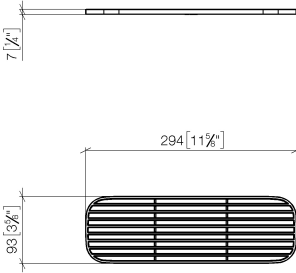

Grid element - Matte Black

82 482 970

- high-quality plastic grid elements
- plastic grid elements

NOTE: Grid elements must be ordered separately.

	Matte Black	82 482 970-33
	Creamy White	82 482 970-51
	Light Grey	82 482 970-52
	Taupe	82 482 970-53

Grid element - Matte Black

82 482 970

mm [inches]

Grid element - Matte Black

82 482 970